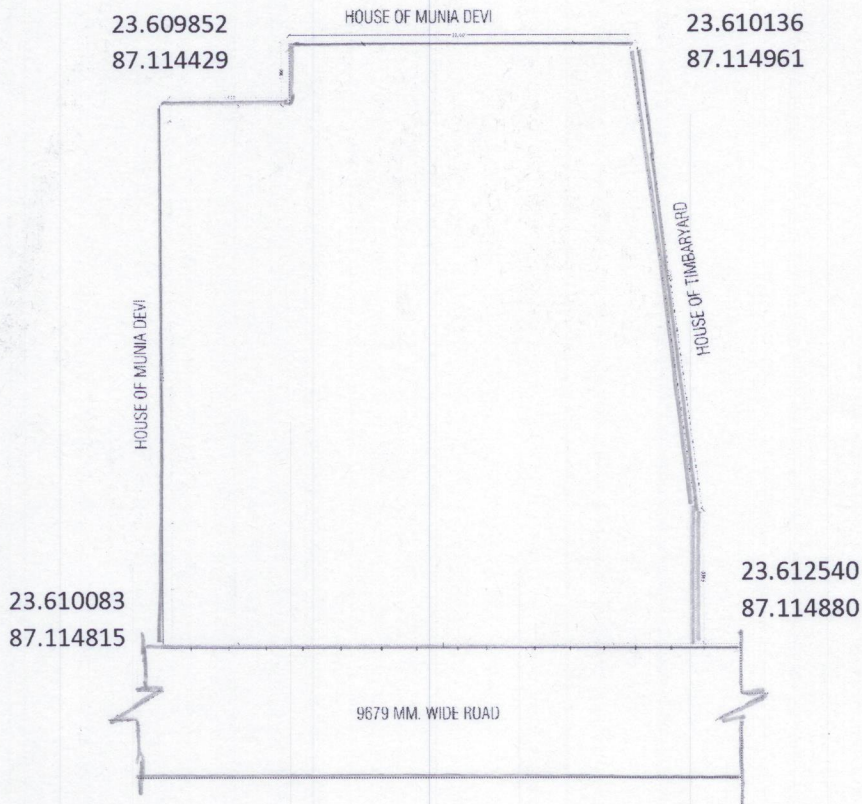

MM BUILDERS

7908431626/8116850483

VIII- BHANORA, POST-BHANORA, P.S-BARABANI, PIN-713334
PAN NO.-ABXFM6714D

SL.NO.....

DATE: 22/12/2025

Location Map of the proposed B+G+5 Storied Project Named "**MAJI RESIDENCY**" Located at N.S.B. Road, Opposite Marwadi Sanatan School Raniganj, West Bengal-713347